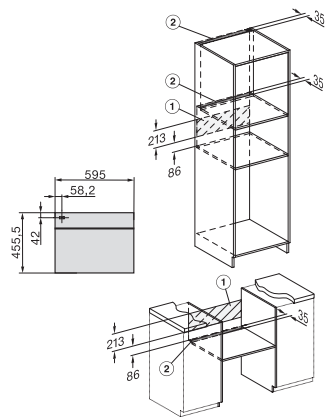

H 7840-60 BPX

Forno compatto senza maniglia

design versatile con sonda termometrica e BrillantLight.

side view H7000 M, installation drawings

side view H7000 M, installation drawings, GB, AU

built-in H7000 M, installation drawing

built-in H7000 M build-under, installation drawing

installation H7000 M, installation drawing, CH

side view H7000 M build-under, installation drawings