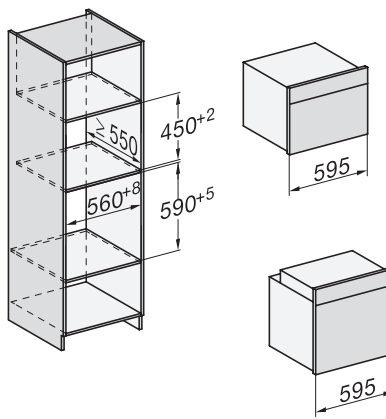

H 7840-60 BM

Forno compatto combinato con le microonde
design trasversale, programmi automatici e sonda termometrica.

side view H7000 BM, installation drawings

built-in H7000 BM, installation drawing

built-in H7000 BM build-under, installation drawings

H7000 handle, glass, installation drawings

H226x-1B/BP/E/EP/I/IP, H2760B/BP, H28x0B/BP, H7x40BM/BMX, H7x6x6B/BP/BPX, installation drawings

installation H7000 BM, installation drawing, CH

side view H7000 BM build-under, installation drawings