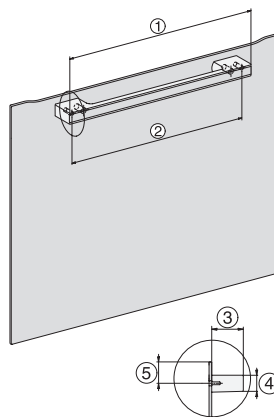

DG7x40, DGC7x4x, DGC7x6x, DG7635, DGM7x4x, DO7, H2860B/BP, H7240BM, H7x40BM, H7x4xB/BP, H7x6xB/BP, installation drawings