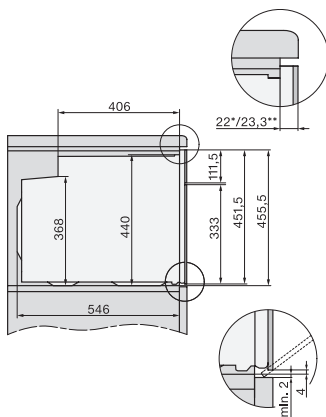

H 7840-60 BP  
Forni compatti  
design versatile con sonda termometrica e BrillantLight.

side view H7000 M, installation drawings

side view H7000 M, installation drawings, GB, AU

built-in H7000 M, installation drawing

built-in H7000 M build-under, installation drawing

DG7x40, DGC7x4x, DGC7x6x, DG7635, DGM7x4x, DO7, H2860B/BP, H7240BM, H7x40BM, H7x4xB/BP, H7x6xB/BP, installation drawings

installation H7000 M, installation drawing, CH