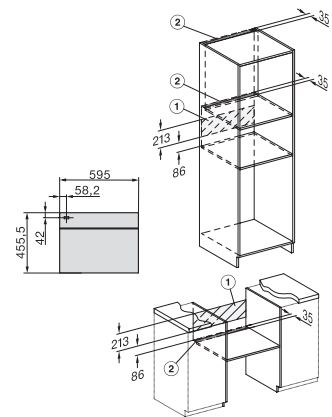

H 7840-60 BP  
Forni compatti  
design versatile con sonda termometrica e BrillantLight.

side view H7000 M, installation drawings

side view H7000 M, installation drawings, GB, AU

built-in H7000 M, installation drawing

built-in H7000 M build-under, installation drawing

DG7x40, DGC7x4x, DGC7x6x, DG7635, DGM7x4x, DO7, H2860B/BP, H7240BM, H7x40BM, H7x4xB/BP, H7x6xB/BP, installation drawings

installation H7000 M, installation drawing, CH