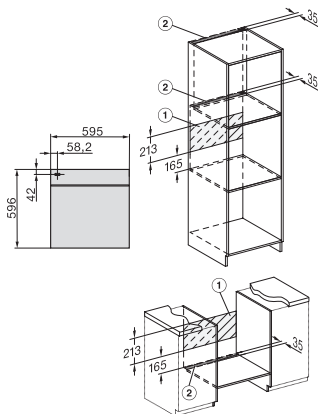

H 7660-60 BP  
Forni  
design versatile con sonda termometrica e BrillantLight

side view H7000 XL, installation drawings

built-in H7000 XL, installation drawing

Installation H7000 XL underframe, installation drawings

H7000 handle, glass, installation drawings

Installation H7000 BM XL, installation drawings

H2x6x-1B/BP/E/EP//IP, H2850BP, H7x6xB/BP/BPX, H2x6xB, installation drawings

Installation H7000 XL installation drawings - CH