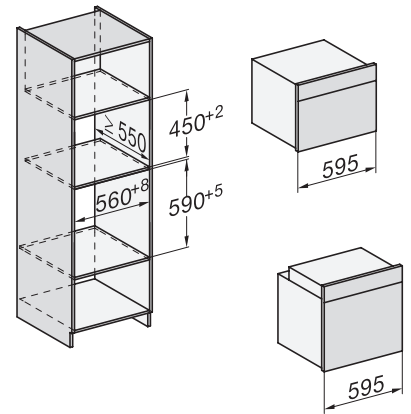

Installation H7000 BM XL, installation drawings

H2x6x-1B/BP/E/EP//IP, H2850BP, H7x6xB/BP/BPX, H2x6xB, installation drawings