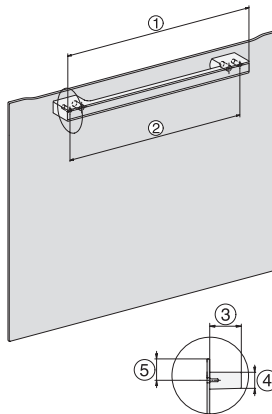

H 7660-60 BP  
Forni  
design versatile con sonda termometrica e BrillantLight

side view H7000 XL, installation drawings

built-in H7000 XL, installation drawing

Installation H7000 XL underframe, installation drawings

H7000 handle, glass, installation drawings

Installation H7000 BM XL, installation drawings

H2x6x-1B/BP/E/EP//IP, H2850BP, H7x6xB/BP/BPX, H2x6xB, installation drawings

Installation H7000 XL installation drawings - CH