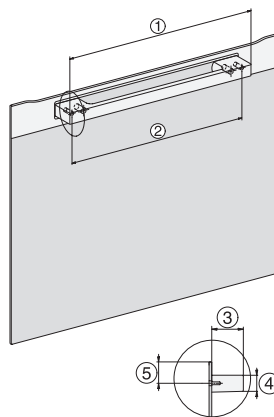

DG2840, DG7x40, DGC7x4x, DG7x6x, DGC7x6x, DGD7635, DGM7x4x, DO7, H28B/BP, H7x4xB/BM/BP, H7x6xB/BP, installation drawing