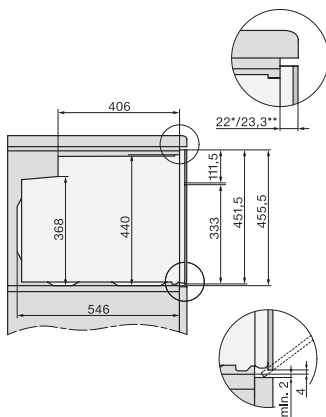

H 7640-60 BP

Forni compatti

design versatile con guida completamente estraibile FlexiClip e pirolisi.

side view H7000 M, installation drawings

side view H7000 M, installation drawings, GB, AU

built-in H7000 M, installation drawing

built-in H7000 M build-under, installation drawing

DG2840, DG7x40, DGC7x4x, DG7x6x, DGC7x6x, DGD7635, DGM7x4x, DO7, H28B/BP, H7x4xB/BM/BP, H7x6xB/BP, installation drawing

installation H7000 M, installation drawing, CH