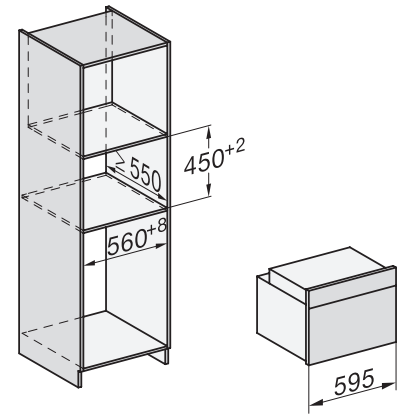

H 7640-60 BP

Forni compatti

design versatile con guida completamente estraibile FlexiClip e pirolisi.

side view H7000 M, installation drawings

side view H7000 M, installation drawings, GB, AU

built-in H7000 M, installation drawing