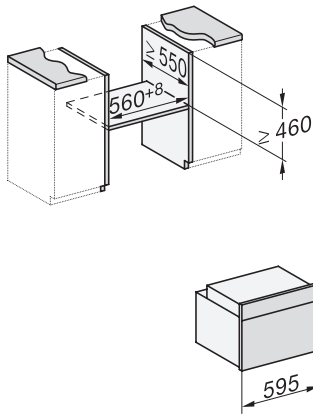

## H 7640-60 BP

Forni compatti

design versatile con guida completamente estraibile FlexiClip e pirolisi.

side view H7000 M, installation drawings

side view H7000 M, installation drawings, GB, AU

built-in H7000 M, installation drawing

built-in H7000 M build-under, installation drawing

H7000 handle, glass, installation drawings

installation H7000 M, installation drawing, CH

side view H7000 M build-under, installation drawings