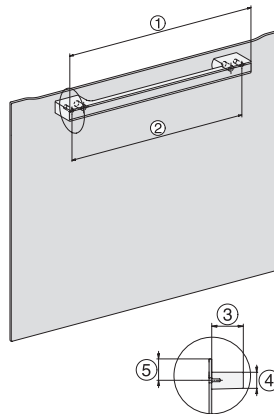

## H 7640-60 BP

Forni compatti

design versatile con guida completamente estraibile FlexiClip e pirolisi.

side view H7000 M, installation drawings

side view H7000 M, installation drawings, GB, AU

built-in H7000 M, installation drawing

built-in H7000 M build-under, installation drawing

H7000 handle, glass, installation drawings

installation H7000 M, installation drawing, CH

side view H7000 M build-under, installation drawings