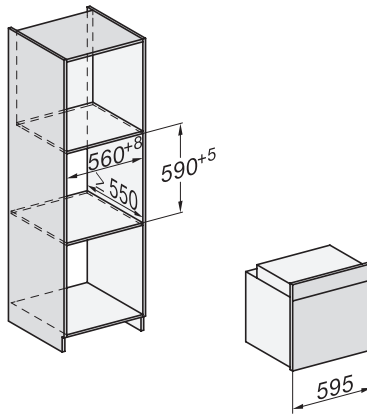

H 7460-60 BP

Forni

design versatile con illuminazione LED e pirolisi.

side view H7000 XL, installation drawings

built-in H7000 XL, installation drawing

Installation H7000 XL underframe, installation drawings