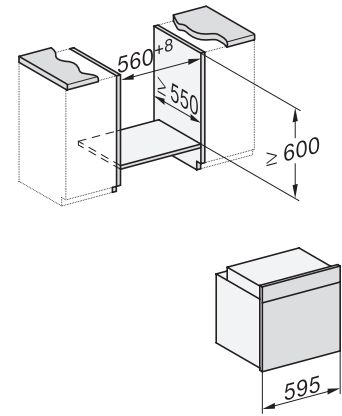

H 7460-60 BP

Forni

design versatile con illuminazione LED e pirolisi.

side view H7000 XL, installation drawings

built-in H7000 XL, installation drawing

Installation H7000 XL underframe, installation drawings

H7000 handle, installation drawing

Installation H7000 BM XL, installation drawings

H2x6x-1B/BP/E/EP//IP, H2850BP, H7x6xB/BP/BPX, H2x6xB, installation drawings

Installation H7000 XL installation drawings - CH