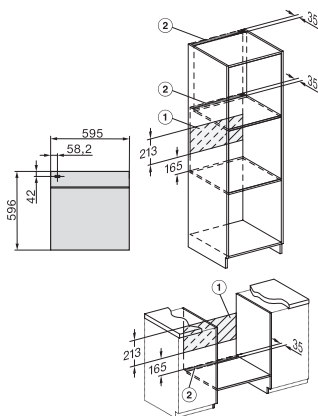

H 7460-60 BP

Forni

design versatile con illuminazione LED e pirolisi.

side view H7000 XL, installation drawings

built-in H7000 XL, installation drawing

Installation H7000 XL underframe, installation drawings

H7000 handle, installation drawing

Installation H7000 BM XL, installation drawings

H2x6x-1B/BP/E/EP//IP, H2850BP, H7x6xB/BP/BPX, H2x6xB, installation drawings

Installation H7000 XL installation drawings - CH