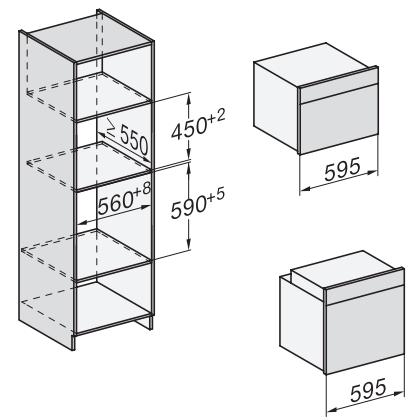

Installation H7000 BM XL, installation drawings

H2x6x-1B/BP/E/EP//IP, H2850BP, H7x6xB/BP/BPX, H2x6xB, installation drawings