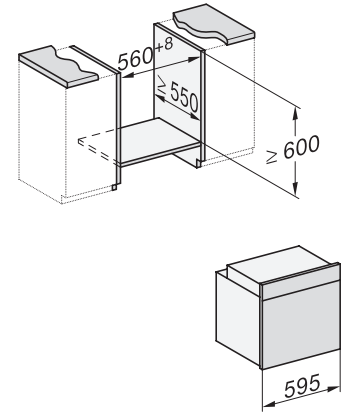

## H 7460-60 BP

Forni

design versatile con illuminazione LED e pirolisi.

side view H7000 XL, installation drawings

built-in H7000 XL, installation drawing

Installation H7000 XL underframe, installation drawings

H7000 handle, glass, installation drawings

Installation H7000 BM XL, installation drawings

H2x6x-1B/BP/E/EP//IP, H2850BP, H7x6xB/BP/BPX, H2x6xB, installation drawings

Installation H7000 XL installation drawings - CH