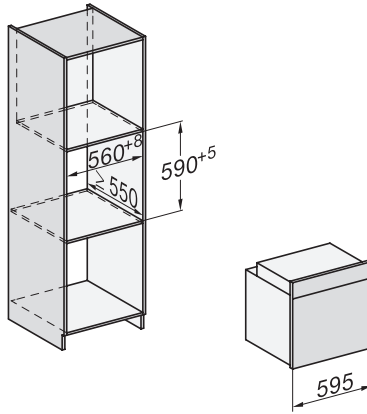

## H 7460-60 BP

Forni

design versatile con illuminazione LED e pirolisi.

side view H7000 XL, installation drawings

built-in H7000 XL, installation drawing

Installation H7000 XL underframe, installation drawings