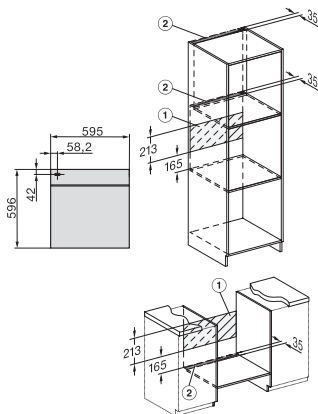

## H 7460-60 BP

Forni

design versatile con illuminazione LED e pirolisi.

side view H7000 XL, installation drawings

built-in H7000 XL, installation drawing

Installation H7000 XL underframe, installation drawings

H7000 handle, glass, installation drawings

Installation H7000 BM XL, installation drawings

H2x6x-1B/BP/E/EP//IP, H2850BP, H7x6xB/BP/BPX, H2x6xB, installation drawings

Installation H7000 XL installation drawings - CH