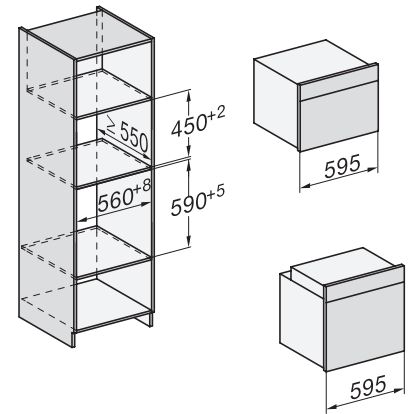

Installation H7000 BM XL, installation drawings

H2x6x-1B/BP/E/EP//IP, H2850BP, H7x6xB/BP/BPX, H2x6xB, installation drawings