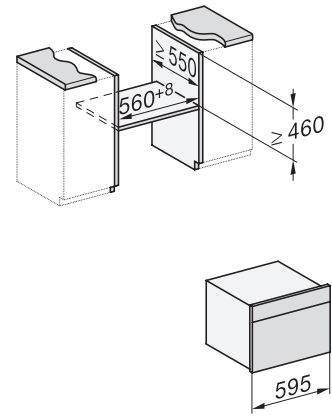

Altezza nicchia max. in mm 452

Profondità nicchia in mm 550

Larghezza apparecchio in mm 595

Altezza apparecchio in mm 456

Profondità apparecchio in mm 572

Peso in kg 36,0

Potenza massima assorbita in kW 2,70

built-in H7000 BM build-under, installation drawings

H7000 handle, installation drawing

Installation H7000 BM XL, installation drawings

installation H7000 BM, installation drawing, CH

side view H7000 BM build-under, installation drawings