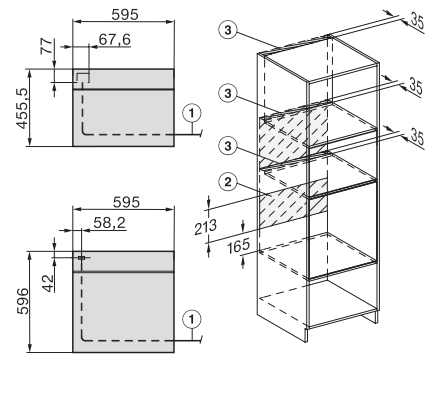

Altezza nicchia max. in mm 452

Profondità nicchia in mm 550

Larghezza apparecchio in mm 595

Altezza apparecchio in mm 456

Profondità apparecchio in mm 572

Peso in kg 36,0

Potenza massima assorbita in kW 2,70

built-in H7000 BM build-under, installation drawings

H7000 handle, installation drawing

Installation H7000 BM XL, installation drawings

installation H7000 BM, installation drawing, CH

side view H7000 BM build-under, installation drawings

side view Kombi BM XL, installation drawings

Installation Kombi BM XL, installation drawings