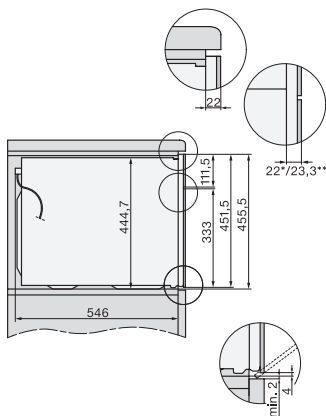

Altezza nicchia max. in mm 452

Profondità nicchia in mm 550

Larghezza apparecchio in mm 595

Altezza apparecchio in mm 456

Profondità apparecchio in mm 572

Peso in kg 36,0

Potenza massima assorbita in kW 2,70

built-in H7000 BM build-under, installation drawings

H7000 handle, installation drawing

Installation H7000 BM XL, installation drawings

installation H7000 BM, installation drawing, CH

side view H7000 BM build-under, installation drawings

side view Kombi BM XL, installation drawings

Installation Kombi BM XL, installation drawings