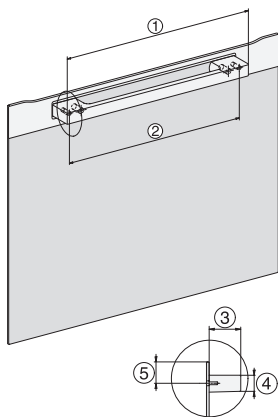

Altezza nicchia max. in mm 452

Profondità nicchia in mm 550

Larghezza apparecchio in mm 595

Altezza apparecchio in mm 456

Profondità apparecchio in mm 572

Peso in kg 36,0

Potenza massima assorbita in kW 2,70

built-in H7000 BM build-under, installation drawings

H7000 handle, installation drawing

Installation H7000 BM XL, installation drawings

installation H7000 BM, installation drawing, CH

side view H7000 BM build-under, installation drawings