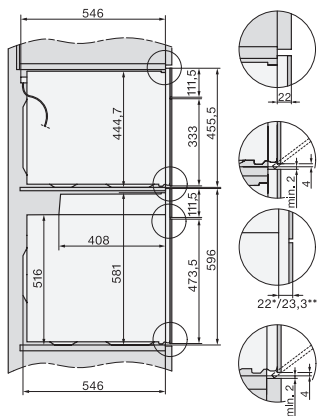

Altezza nicchia max. in mm 452

Profondità nicchia in mm 550

Larghezza apparecchio in mm 595

Altezza apparecchio in mm 456

Profondità apparecchio in mm 572

Peso in kg 36,0

Potenza massima assorbita in kW 2,70

built-in H7000 BM build-under, installation drawings

H7000 handle, installation drawing

Installation H7000 BM XL, installation drawings

installation H7000 BM, installation drawing, CH

side view H7000 BM build-under, installation drawings

side view Kombi BM XL, installation drawings

Installation Kombi BM XL, installation drawings