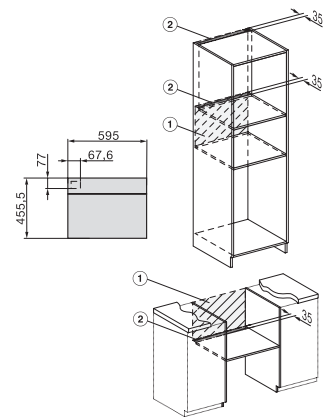

Altezza nicchia max. in mm 452

Profondità nicchia in mm 550

Larghezza apparecchio in mm 595

Altezza apparecchio in mm 456

Profondità apparecchio in mm 572

Peso in kg 36,0

Potenza massima assorbita in kW 2,70

## H 7240-60 BM

Forno compatto combinato con le microonde  
design trasversale, programmi automatici e modalità di cottura combinate.

side view H7000 BM, installation drawings

built-in H7000 BM, installation drawing

built-in H7000 BM build-under, installation drawings

H7000 handle, installation drawing

Installation H7000 BM XL, installation drawings

installation H7000 BM, installation drawing, CH

side view H7000 BM build-under, installation drawings