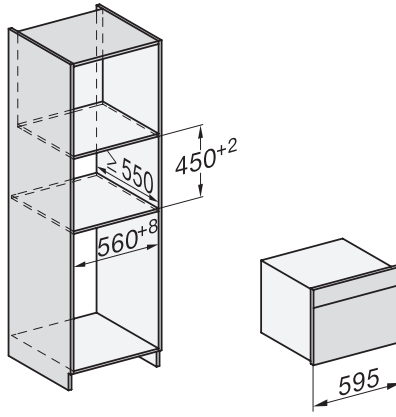

Larghezza nicchia min. in mm 560

Larghezza nicchia max. in mm 568

Altezza nicchia min. in mm 450

Altezza nicchia max. in mm 452

Profondità nicchia in mm 550

Larghezza apparecchio in mm 595

Altezza apparecchio in mm 456

side view H7000 BM, installation drawings

built-in H7000 BM, installation drawing

built-in H7000 BM build-under, installation drawings

H7000 handle, glass, installation drawings

Installation H7000 BM XL, installation drawings