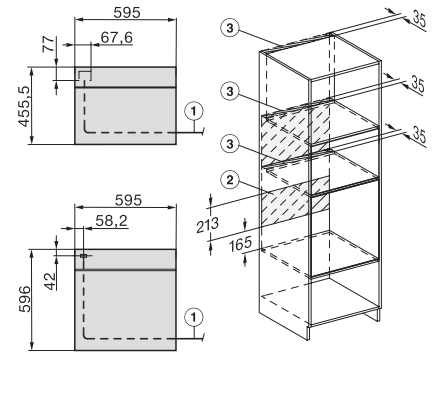

Installation Kombi BM XL, installation drawings