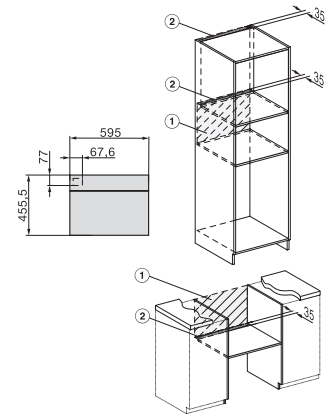

Larghezza nicchia min. in mm 560

Larghezza nicchia max. in mm 568

Altezza nicchia min. in mm 450

Altezza nicchia max. in mm 452

Profondità nicchia in mm 550

Larghezza apparecchio in mm 595

Altezza apparecchio in mm 456

side view H7000 BM, installation drawings

built-in H7000 BM, installation drawing

built-in H7000 BM build-under, installation drawings

H7000 handle, glass, installation drawings

Installation H7000 BM XL, installation drawings

installation H7000 BM, installation drawing, CH

side view H7000 BM build-under, installation drawings

side view Kombi BM XL, installation drawings

Installation Kombi BM XL, installation drawings