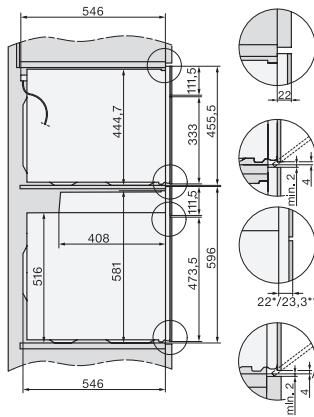

Larghezza nicchia min. in mm 560

Larghezza nicchia max. in mm 568

Altezza nicchia min. in mm 450

Altezza nicchia max. in mm 452

Profondità nicchia in mm 550

Larghezza apparecchio in mm 595

Altezza apparecchio in mm 456

Profondità apparecchio in mm 571

Peso in kg 36,0

Potenza massima assorbita in kW 2,70

Tensione in V 400

Frequenza in Hz 50

Protezione in A 10

Numero di fasi 2

Lunghezza del cavo elettrico in m 1,60

side view H7000 BM, installation drawings

built-in H7000 BM, installation drawing

built-in H7000 BM build-under, installation drawings

H7000 handle, glass, installation drawings

Installation H7000 BM XL, installation drawings

installation H7000 BM, installation drawing, CH

side view H7000 BM build-under, installation drawings

side view Kombi BM XL, installation drawings

Installation Kombi BM XL, installation drawings