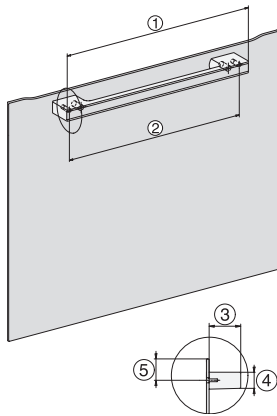

Larghezza nicchia min. in mm 560

Larghezza nicchia max. in mm 568

Altezza nicchia min. in mm 450

Altezza nicchia max. in mm 452

Profondità nicchia in mm 550

Larghezza apparecchio in mm 595

Altezza apparecchio in mm 456

side view H7000 BM, installation drawings

built-in H7000 BM, installation drawing

built-in H7000 BM build-under, installation drawings

H7000 handle, glass, installation drawings

Installation H7000 BM XL, installation drawings