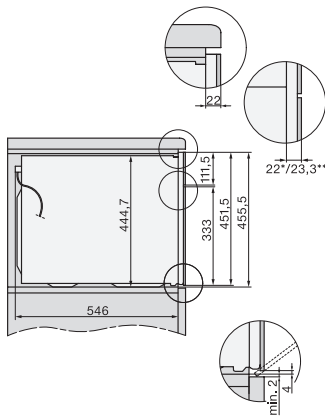

Larghezza nicchia min. in mm 560

Larghezza nicchia max. in mm 568

Altezza nicchia min. in mm 450

Altezza nicchia max. in mm 452

Profondità nicchia in mm 550

Larghezza apparecchio in mm 595

Altezza apparecchio in mm 456

Profondità apparecchio in mm 571

Peso in kg 36,0

Potenza massima assorbita in kW 2,70

Tensione in V 400

Frequenza in Hz 50

Protezione in A 10

Numero di fasi 2

Lunghezza del cavo elettrico in m 1,60

side view H7000 BM, installation drawings

built-in H7000 BM, installation drawing

built-in H7000 BM build-under, installation drawings

H7000 handle, glass, installation drawings

Installation H7000 BM XL, installation drawings

installation H7000 BM, installation drawing, CH

side view H7000 BM build-under, installation drawings

side view Kombi BM XL, installation drawings

Installation Kombi BM XL, installation drawings