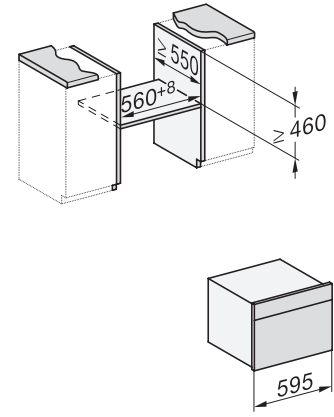

Altezza nicchia max. in mm 452

Profondità nicchia in mm 550

Larghezza apparecchio in mm 595

Altezza apparecchio in mm 456

Profondità apparecchio in mm 571

Peso in kg 36,0

Potenza massima assorbita in kW 2,70

built-in H7000 BM build-under, installation drawings

H7000 handle, glass, installation drawings

Installation H7000 BM XL, installation drawings

installation H7000 BM, installation drawing, CH

side view H7000 BM build-under, installation drawings