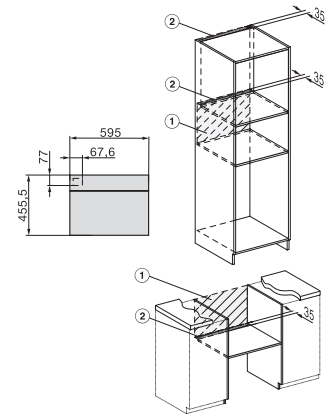

Altezza nicchia max. in mm 452

Profondità nicchia in mm 550

Larghezza apparecchio in mm 595

Altezza apparecchio in mm 456

Profondità apparecchio in mm 571

Peso in kg 36,0

Potenza massima assorbita in kW 2,70

built-in H7000 BM build-under, installation drawings

H7000 handle, glass, installation drawings

Installation H7000 BM XL, installation drawings

installation H7000 BM, installation drawing, CH

side view H7000 BM build-under, installation drawings