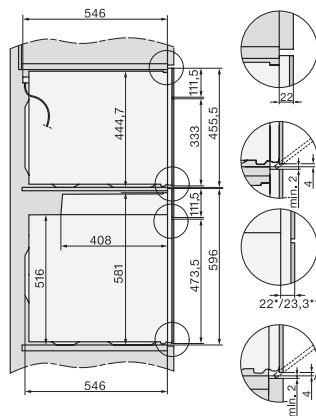

Altezza nicchia max. in mm 452

Profondità nicchia in mm 550

Larghezza apparecchio in mm 595

Altezza apparecchio in mm 456

Profondità apparecchio in mm 571

Peso in kg 36,0

Potenza massima assorbita in kW 2,70

built-in H7000 BM build-under, installation drawings

H7000 handle, glass, installation drawings

Installation H7000 BM XL, installation drawings

installation H7000 BM, installation drawing, CH

side view H7000 BM build-under, installation drawings

side view Kombi BM XL, installation drawings

Installation Kombi BM XL, installation drawings