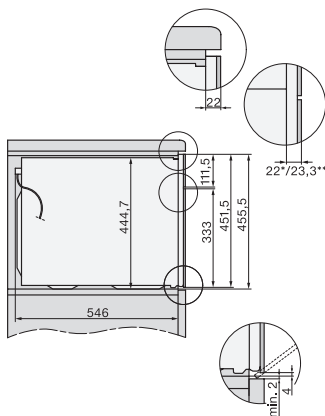

Altezza nicchia max. in mm 452

Profondità nicchia in mm 550

Larghezza apparecchio in mm 595

Altezza apparecchio in mm 456

Profondità apparecchio in mm 571

Peso in kg 36,0

Potenza massima assorbita in kW 2,70

built-in H7000 BM build-under, installation drawings

H7000 handle, glass, installation drawings

Installation H7000 BM XL, installation drawings

installation H7000 BM, installation drawing, CH

side view H7000 BM build-under, installation drawings

side view Kombi BM XL, installation drawings

Installation Kombi BM XL, installation drawings