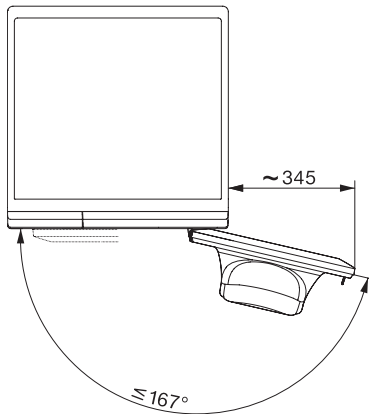

WEG885 WCS PWash&TDos&Steam

Lavadora de carga frontal W1:

A -20 %\* | 9 kg | 1.400 r. p. m. | SteamCare | Dosificación aut | QuickPowerWash

W1 installation drawing, slanted facia or straight facia, measures in mm

W1 drawing, slanted facia or straight facia, measures in mm

W1 drawing, slanted facia or straight facia, measures in mm

W1 drawing, slanted facia or straight facia, measures in mm