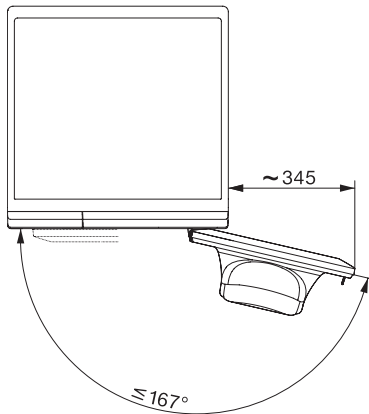

WEB365 WCS PWash&8kg

Lavadora de carga frontal W1:

A -20 %\* | 8 kg | 1.400 r. p. m. | QuickPowerWash | Miele@home | CapDosing

W1 installation drawing, slanted fascia or straight fascia, measures in mm

W1 drawing, slanted fascia or straight fascia, measures in mm

W1 drawing, slanted fascia or straight fascia, measures in mm

W1 drawing, slanted fascia or straight fascia, measures in mm