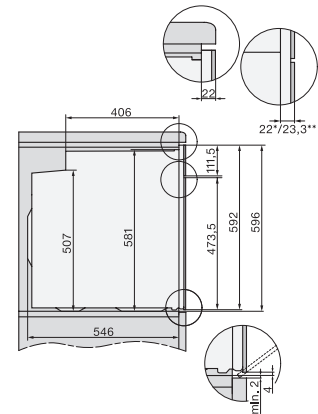

H 7860 BPX

Horno sin tirador

Diseño fácilmente combinable, con sonda térmica y BrillantLight.

installation H7000 XL, installation drawing

side view H7000 XL, installation drawings

built-in H7000 XL, installation drawing

Installation H7000 XL underframe, installation drawings

Installation H7000 BM XL, installation drawings

side view H7000 XL build-under, installation drawing

side view Kombi BM XL, installation drawings

Installation Kombi BM XL, installation drawings