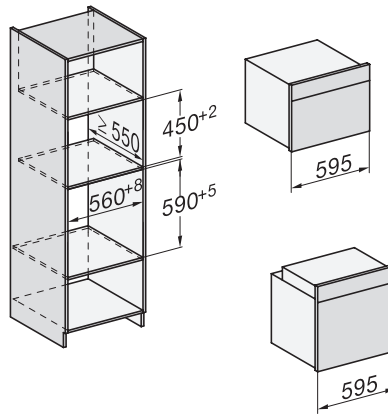

Installation H7000 BM XL, installation drawings