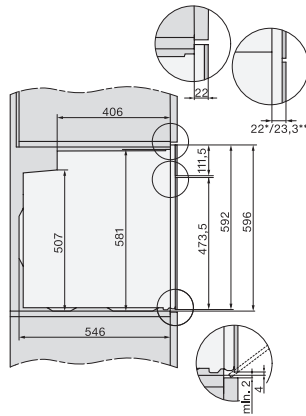

H 7860 BPX

Horno sin tirador

Diseño fácilmente combinable, con sonda térmica y BrillantLight.

installation H7000 XL, installation drawing

side view H7000 XL, installation drawings

built-in H7000 XL, installation drawing