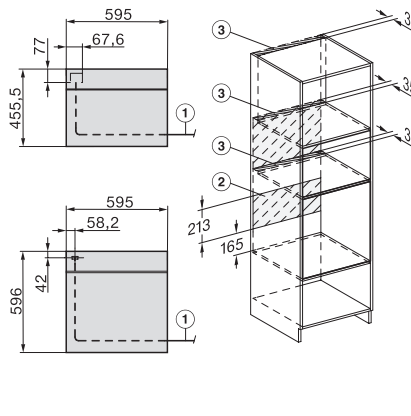

H 7860 BPX

Horno sin tirador

Diseño fácilmente combinable, con sonda térmica y BrillantLight.

installation H7000 XL, installation drawing

side view H7000 XL, installation drawings

built-in H7000 XL, installation drawing

Installation H7000 XL underframe, installation drawings

Installation H7000 BM XL, installation drawings

side view H7000 XL build-under, installation drawing

side view Kombi BM XL, installation drawings

Installation Kombi BM XL, installation drawings