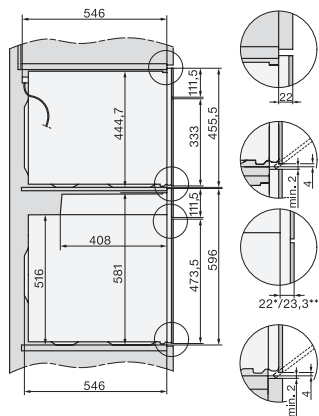

H 7860 BPX

Horno sin tirador

Diseño fácilmente combinable, con sonda térmica y BrillantLight.

installation H7000 XL, installation drawing

side view H7000 XL, installation drawings

built-in H7000 XL, installation drawing

Installation H7000 XL underframe, installation drawings

Installation H7000 BM XL, installation drawings

side view H7000 XL build-under, installation drawing

side view Kombi BM XL, installation drawings

Installation Kombi BM XL, installation drawings