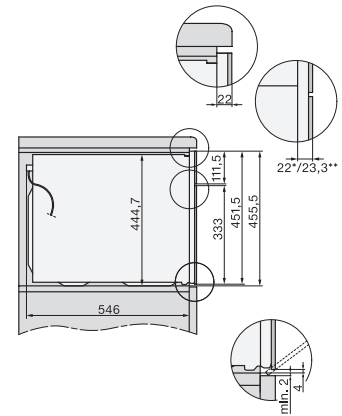

H 7840 BMX

Horno compacto con microondas sin tirador

Diseño fácilmente combinable, con programas Automáticos y sonda térmica.

side view H7000 BM, installation drawings

built-in H7000 BM, installation drawing

built-in H7000 BM build-under, installation drawings

installation H7000 BM, installation drawing

Installation H7000 BM XL, installation drawings

side view H7000 BM build-under, installation drawings

side view Kombi BM XL, installation drawings