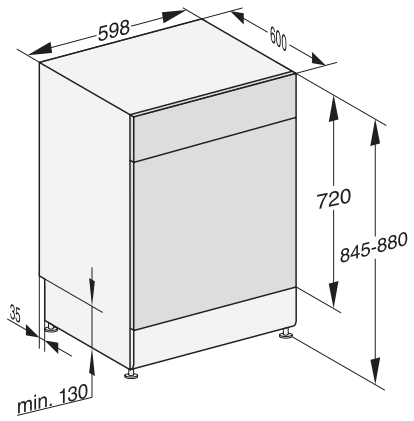

G7000, free standing dishwasher, 60cm (installation drawing)