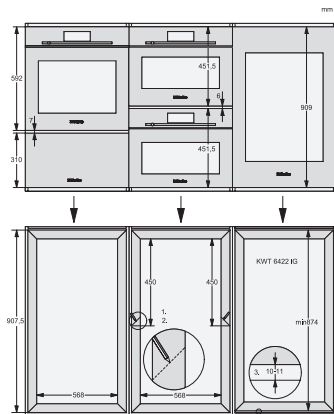

KWT6422iG, KWT6422iG-1, Installation draw

KWT6422iG, KWT6422iG-1, Installation draw, side view

ENB1060, combination 2x45er + KWT6422iG, Installation draw

KWT6422iG, KWT6422iG-1, Interior dimensions (Installation drawings)

ENB1060, combination 60er & 32er ESW + 2x45er + KWT6422iG, Installation draw

ENB1060, combination 45er & 60er + KWT 6422 iG & 14er EVS, Installation draw