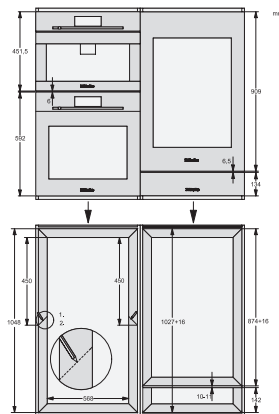

KWT6422iG, KWT6422iG-1, Installation draw

KWT6422iG, KWT6422iG-1, Installation draw, side view

ENB1060, combination 2x45er + KWT6422iG, Installation draw

KWT6422iG, KWT6422iG-1, Interior dimensions (Installation drawings)

ENB1060, combination 60er & 32er ESW + 2x45er + KWT6422iG, Installation draw

ENB1060, combination 45er & 60er + KWT 6422 iG & 14er EVS, Installation draw