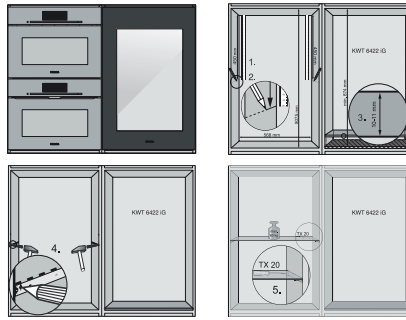

KWT 6422 iG-1

Acondicionador de vino empotrable

con FlexiFrame Plus y Push2Open para los amantes del vino más exigentes.

KWT6422iG, KWT6422iG-1, Installation draw

KWT6422iG, KWT6422iG-1, Installation draw, side view

KWT6422iG, KWT6422iG-1, Installation draw

KWT6422iG, KWT6422iG-1, Installation draw, side view

ENB1060, combination 2x45er + KWT6422iG, Installation draw

KWT6422iG, KWT6422iG-1, Interior dimensions (Installation drawings)