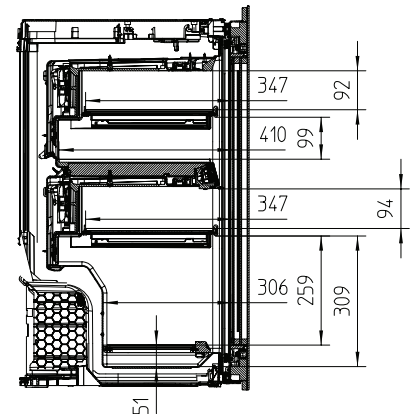

KWT6422iG, KWT6422iG-1, Installation draw

KWT6422iG, KWT6422iG-1, Installation draw, side view

ENB1060, combination 2x45er + KWT6422iG, Installation draw

KWT6422iG, KWT6422iG-1, Interior dimensions (Installation drawings)