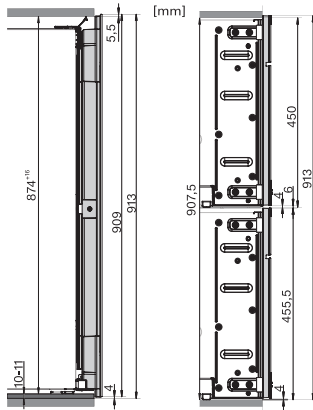

KWT6422iG, KWT6422iG-1, Installation draw

KWT6422iG, KWT6422iG-1, Installation draw, side view

ENB1060, combination 2x45er + KWT6422iG, Installation draw

KWT6422iG, KWT6422iG-1, Interior dimensions (Installation drawings)