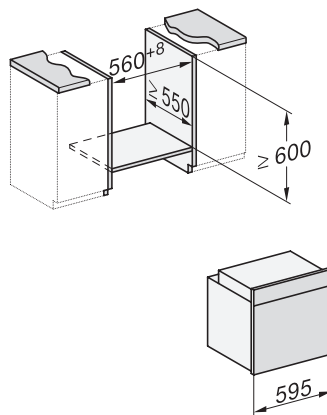

H 7365 BP  
 Horno multifunción  
 en un elegante diseño negro con sonda térmica y pirólisis.

installation H7000 XL, installation drawing

installation H7000 XL, installation drawing, GB, AU

side view H7000 XL, installation drawings

built-in H7000 XL, installation drawing

H226x-1B/BP/E/EP/I/IP, H2x6xB/BP, H7x6xB/BP/BPX, installation drawings

side view H7000 XL build-under, installation drawing

H7x65BP, H7145BM, H7165B, H7365B, H2756B, H2765B/BP, DGC7151, DGC7351 installation drawings