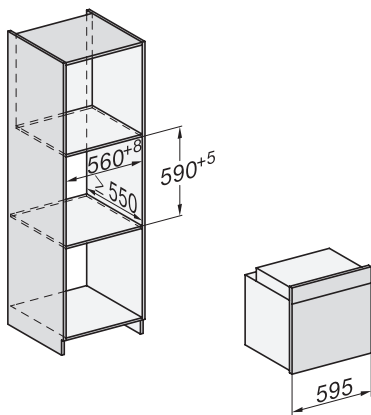

H 7365 BP  
 Horno multifunción  
 en un elegante diseño negro con sonda térmica y pirólisis.

installation H7000 XL, installation drawing

installation H7000 XL, installation drawing, GB, AU

side view H7000 XL, installation drawings

built-in H7000 XL, installation drawing

H226x-1B/BP/E/EP/I/IP, H2x6xB/BP, H7x6xB/BP/BPX, installation drawings

side view H7000 XL build-under, installation drawing

H7x65BP, H7145BM, H7165B, H7365B, H2756B, H2765B/BP, DGC7151, DGC7351 installation drawings