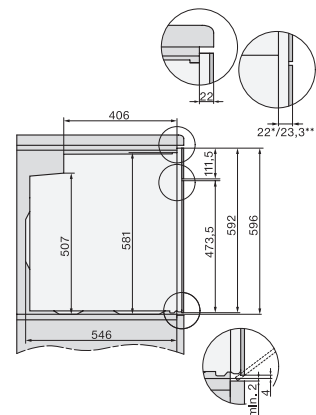

H 7365 BP  
 Horno multifunción  
 en un elegante diseño negro con sonda térmica y pirólisis.

installation H7000 XL, installation drawing

installation H7000 XL, installation drawing, GB, AU

side view H7000 XL, installation drawings

built-in H7000 XL, installation drawing

H226x-1B/BP/E/EP/I/IP, H2x6xB/BP, H7x6xB/BP/BPX, installation drawings

side view H7000 XL build-under, installation drawing

H7x65BP, H7145BM, H7165B, H7365B, H2756B, H2765B/BP, DGC7151, DGC7351 installation drawings