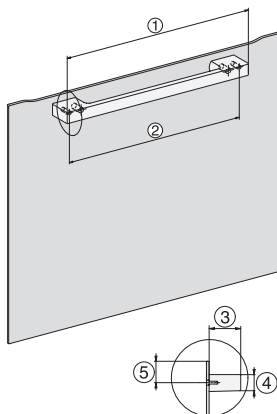

H 7365 BP  
 Horno multifunción  
 en un elegante diseño negro con sonda térmica y pirólisis.

installation H7000 XL, installation drawing

installation H7000 XL, installation drawing, GB, AU

side view H7000 XL, installation drawings

built-in H7000 XL, installation drawing

H226x-1B/BP/E/EP/I/IP, H2x6xB/BP, H7x6xB/BP/BPX, installation drawings

side view H7000 XL build-under, installation drawing

H7x65BP, H7145BM, H7165B, H7365B, H2756B, H2765B/BP, DGC7151, DGC7351 installation drawings