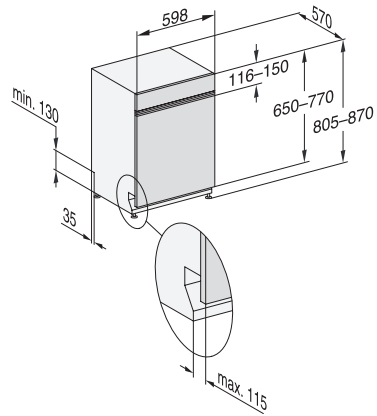

## G 7920 SCi AutoDos Lavavajillas de integración

G7000, integrated dishwasher, 60cm (installation drawing)

G7000, integrated dishwasher, 60cm (installation drawing)