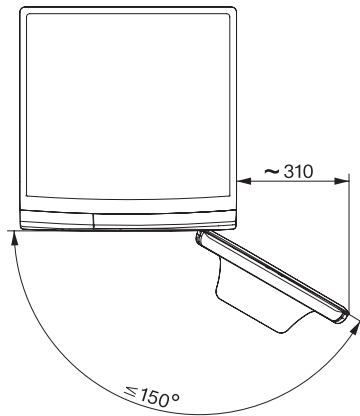

Lavadora de carga frontal W1:

A | 9 kg | 1.400 r. p. m. | Dosificación automática | Alisar extra | Miele@home

W1 drawing, facia 5 degree, measures in mm

W1 drawing, facia 5 degree, measures in mm

W1 drawing, facia 5 degree, measures in mm

W1 drawing, facia 5 degree, measures in mm