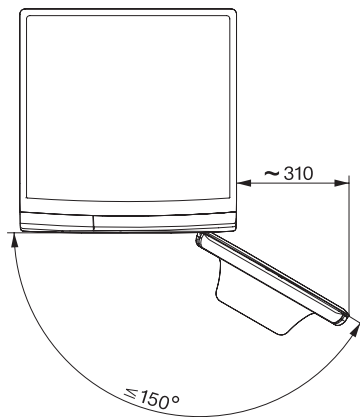

WWG360 WCS PWash&9kg

Lavadora de carga frontal W1:

Con QuickPowerWash y SingleWash para resultados perfectos en un tiempo récord.

W1 drawing, facia 5 degree, measures in mm

W1 drawing, facia 5 degree, measures in mm

W1 drawing, facia 5 degree, measures in mm

W1 drawing, facia 5 degree, measures in mm