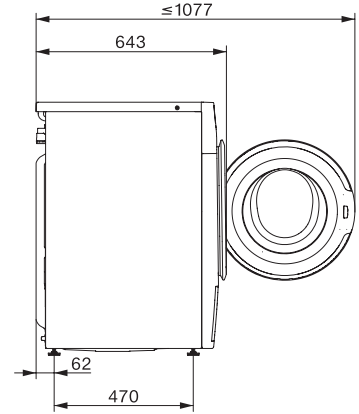

WWG360 WCS PWash&9kg

Lavadora de carga frontal W1:

Con QuickPowerWash y SingleWash para resultados perfectos en un tiempo récord.

W1 drawing, facia 5 degree, measures in mm

W1 drawing, facia 5 degree, measures in mm

W1 drawing, facia 5 degree, measures in mm

W1 drawing, facia 5 degree, measures in mm