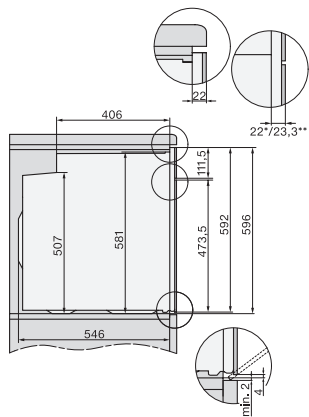

H 7364 BP

Horno multifunción

Elegante diseño en acero inoxidable, con sonda térmica e iluminación LED.

installation H7000 XL, installation drawing

side view H7000 XL, installation drawings

built-in H7000 XL, installation drawing

H226x-1B/BP/E/EP/I/IP, H2x6x6B/BP, H7x6x6B/BP/BPX, installation drawings

DG2740, DG7140, DGM7340, H2760B/BP, H7140BM, H7x64B/BP, H7x60B/BP installation drawings

H226x-1B/BP/E/EP/I/IP, H2760B/BP, H28x0B/BP, H7x40BM/BMX, H7x6x6B/BP/BPX, installation drawings

side view H7000 XL build-under, installation drawing

H2xxx-1 B/BP/E/I/IP, H7xxx B/BP/BM/BMX, installation drawings

H2xxx-1 B/BP/E/I/IP, H7xxx B/BP/BM/BMX, installation drawings