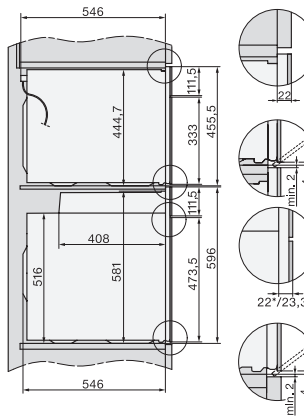

## H 7264 BP

Horno multifunción

diseño elegante , display intuitivo, conectividad y pirólisis.

installation H7000 XL, installation drawing

side view H7000 XL, installation drawings

built-in H7000 XL, installation drawing

H226x-1B/BP/E/EP/IP, H2x6xB/BP, H7x6xB/BP/BPX, installation drawings

H2x6x-1B/BP/E/EP/IP, H2850BP, H7x6xB/BP/BPX, H2x6xB, installation drawings

DG2840, DG7x40, DGC7x4x, DG7x6x, DGC7x6x, DGD7635, DGM7x4x, DO7, H28B/BP, H7x4xB/BM/BP, H7x6xB/BP, installation drawing

H226x-1B/BP/E/EP/IP, H2760B/BP, H28x0B/BP, H7x40BM/BMX, H7x6xB/BP/BPX, installation drawings

H2xxx-1 B/BP/E/IP, H7xxx B/BP/BM/BMX, installation drawings

H2xxx-1 B/BP/E/IP, H7xxx B/BP/BM/BMX, installation drawings