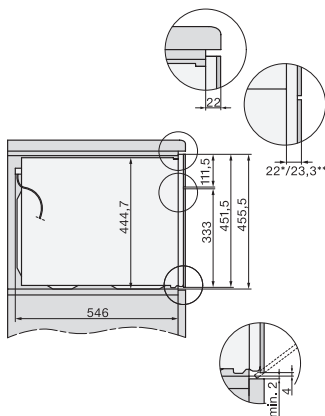

H 7640 BM

Horno compacto con microondas

Diseño fácilmente combinable, con programas Automáticos y sonda térmica.

side view H7000 BM, installation drawings

built-in H7000 BM, installation drawing

built-in H7000 BM build-under, installation drawings

installation H7000 BM, installation drawing

H7000 handle, glass, installation drawings

Installation H7000 BM XL, installation drawings

side view H7000 BM build-under, installation drawings

side view Kombi BM XL, installation drawings