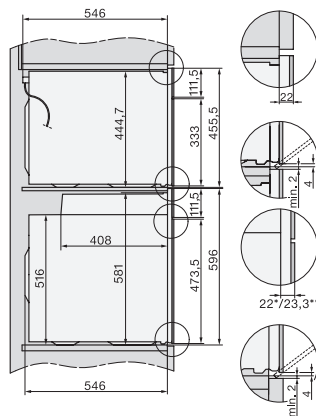

H 7640 BM

Horno compacto con microondas

Diseño fácilmente combinable, con programas Automáticos y sonda térmica.

side view H7000 BM, installation drawings

built-in H7000 BM, installation drawing

built-in H7000 BM build-under, installation drawings

installation H7000 BM, installation drawing

H7000 handle, glass, installation drawings

Installation H7000 BM XL, installation drawings

side view H7000 BM build-under, installation drawings

side view Kombi BM XL, installation drawings