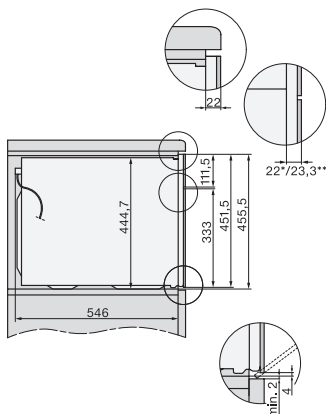

H 7640 BM

Horno compacto con microondas

Diseño fácilmente combinable, con programas Automáticos y sonda térmica.

side view H7000 BM, installation drawings

built-in H7000 BM, installation drawing

built-in H7000 BM build-under, installation drawings

installation H7000 BM, installation drawing

H7000 handle, glass, installation drawings

Installation H7000 BM XL, installation drawings

side view H7000 BM build-under, installation drawings

side view Kombi BM XL, installation drawings