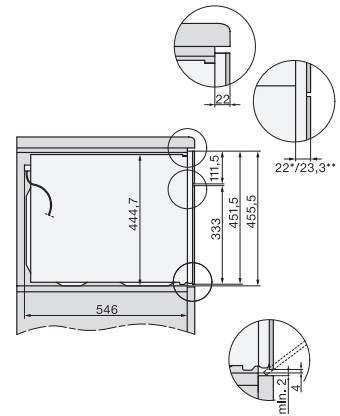

H 7640 BM

Horno compacto con microondas

Diseño fácilmente combinable, con programas Automáticos y sonda térmica.

side view H7000 BM, installation drawings

built-in H7000 BM build-under, installation drawings

installation H7000 BM, installation drawing

H7000 handle, glass, installation drawings

Installation H7000 BM XL, installation drawings

side view H7000 BM build-under, installation drawings

side view Kombi BM XL, installation drawings