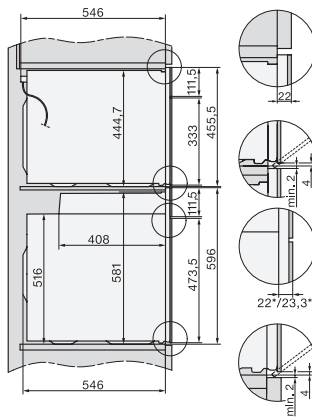

H 7840 BM

Horno compacto con microondas

Diseño fácilmente combinable, con programas Automáticos y sonda térmica.

side view H7000 BM, installation drawings

built-in H7000 BM, installation drawing

built-in H7000 BM build-under, installation drawings

installation H7000 BM, installation drawing

H7000 handle, installation drawing

H226x-1B/BP/E/EP/IP, H2760B/BP, H28x0B/BP, H7x40BM/BMX, H7x6xB/BP/BPX, installation drawings

side view H7000 BM build-under, installation drawings

H2xxx-1 B/BP/E/IP, H7xxx B/BP/BM/BMX, installation drawings

H2xxx-1 B/BP/E/IP, H7xxx B/BP/BM/BMX, installation drawings