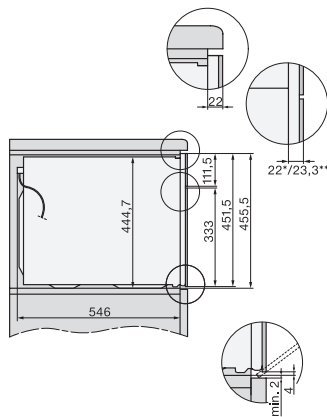

H 7840 BM

Horno compacto con microondas

Diseño fácilmente combinable, con programas Automáticos y sonda térmica.

side view H7000 BM, installation drawings

built-in H7000 BM, installation drawing

built-in H7000 BM build-under, installation drawings

installation H7000 BM, installation drawing

H7000 handle, installation drawing

H226x-1B/BP/E/EP/IP, H2760B/BP, H28x0B/BP, H7x40BM/BMX, H7x6xB/BP/BPX, installation drawings

side view H7000 BM build-under, installation drawings

H2xxx-1 B/BP/E/IP, H7xxx B/BP/BM/BMX, installation drawings

H2xxx-1 B/BP/E/IP, H7xxx B/BP/BM/BMX, installation drawings