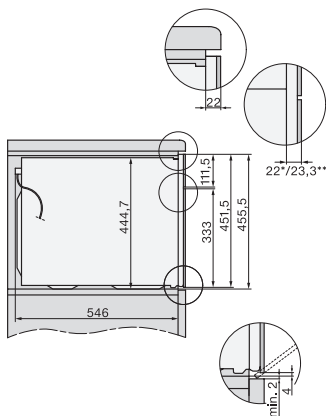

H 7640 BM

Horno compacto con microondas

Diseño fácilmente combinable, con programas Automáticos y sonda térmica.

side view H7000 BM, installation drawings

built-in H7000 BM, installation drawing

built-in H7000 BM build-under, installation drawings

installation H7000 BM, installation drawing

H7000 handle, installation drawing

Installation H7000 BM XL, installation drawings

side view H7000 BM build-under, installation drawings

side view Kombi BM XL, installation drawings