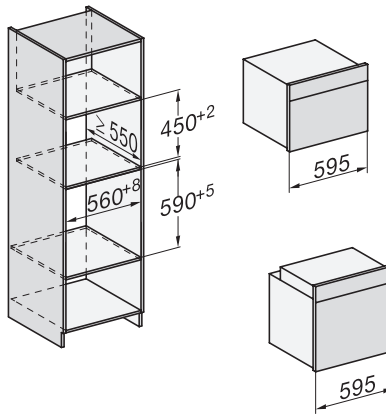

H 7860 BPX

Horno sin tirador

Diseño fácilmente combinable, con sonda térmica y BrillantLight.

installation H7000 XL, installation drawing

side view H7000 XL, installation drawings

built-in H7000 XL, installation drawing

H226x-1B/BP/E/EP/I/IP, H2x6xB/BP, H7x6xB/BP/BPX, installation drawings

H226x-1B/BP/E/EP/I/IP, H2760B/BP, H28x0B/BP, H7x40BM/BMX, H7x6xB/BP/BPX, installation drawings

side view H7000 XL build-under, installation drawing