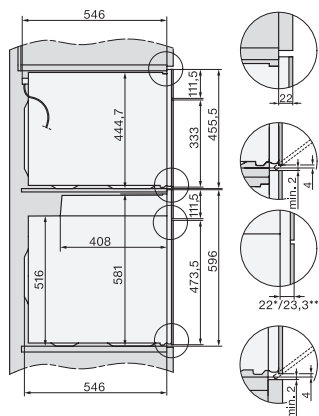

H 7860 BPX

Horno sin tirador

Diseño fácilmente combinable, con sonda térmica y BrillantLight.

installation H7000 XL, installation drawing

side view H7000 XL, installation drawings

built-in H7000 XL, installation drawing

H226x-1B/BP/E/EP/I/IP, H2x6xB/BP, H7x6xB/BP/BPX, installation drawings

H226x-1B/BP/E/EP/I/IP, H2760B/BP, H28x0B/BP, H7x40BM/BMX, H7x6xB/BP/BPX, installation drawings

side view H7000 XL build-under, installation drawing

H2xxx-1 B/BP/E/I/IP, H7xxx B/BP/BM/BMX, installation drawings

H2xxx-1 B/BP/E/I/IP, H7xxx B/BP/BM/BMX, installation drawings