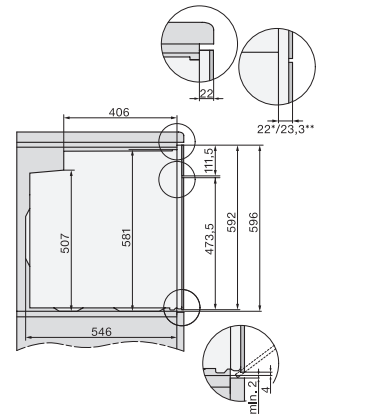

H 7860 BPX

Horno sin tirador

Diseño fácilmente combinable, con sonda térmica y BrillantLight.

installation H7000 XL, installation drawing

side view H7000 XL, installation drawings

built-in H7000 XL, installation drawing

H226x-1B/BP/E/EP/I/IP, H2x6xB/BP, H7x6xB/BP/BPX, installation drawings

H226x-1B/BP/E/EP/I/IP, H2760B/BP, H28x0B/BP, H7x40BM/BMX, H7x6xB/BP/BPX, installation drawings

side view H7000 XL build-under, installation drawing