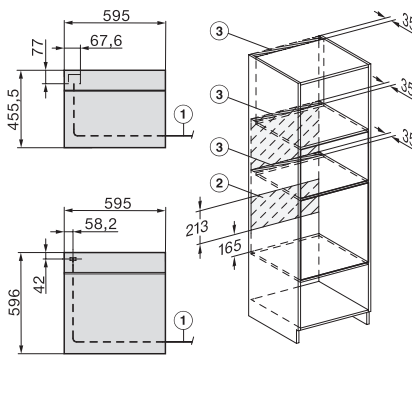

H 7860 BPX

Horno sin tirador

Diseño fácilmente combinable, con sonda térmica y BrillantLight.

installation H7000 XL, installation drawing

side view H7000 XL, installation drawings

built-in H7000 XL, installation drawing

H226x-1B/BP/E/EP/I/IP, H2x6xB/BP, H7x6xB/BP/BPX, installation drawings

H226x-1B/BP/E/EP/I/IP, H2760B/BP, H28x0B/BP, H7x40BM/BMX, H7x6xB/BP/BPX, installation drawings

side view H7000 XL build-under, installation drawing

H2xxx-1 B/BP/E/I/IP, H7xxx B/BP/BM/BMX, installation drawings

H2xxx-1 B/BP/E/I/IP, H7xxx B/BP/BM/BMX, installation drawings