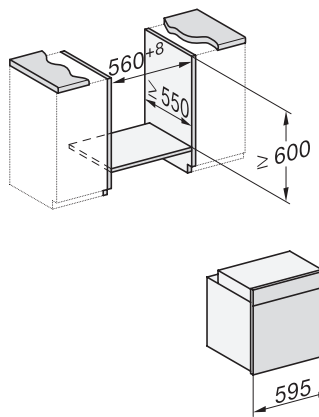

H 7660 BP

Horno multifunción

Diseño fácilmente combinable con sonda térmica y BrilliantLight

installation H7000 XL, installation drawing

side view H7000 XL, installation drawings

built-in H7000 XL, installation drawing

Installation H7000 XL underframe, installation drawings

H2x6x-1B/BP/E/EP/I/IP, H2850BP, H7x6xB/BP/BPX, H2x6xB, installation drawings

H7000 handle, glass, installation drawings

Installation H7000 BM XL, installation drawings