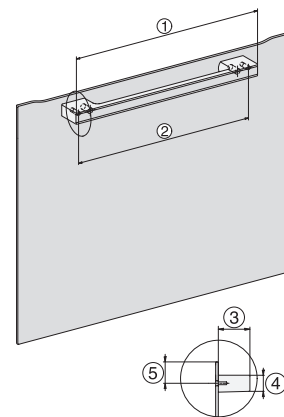

H 7660 BP

Horno multifunción

Diseño fácilmente combinable con sonda térmica y BrilliantLight

installation H7000 XL, installation drawing

side view H7000 XL, installation drawings

built-in H7000 XL, installation drawing

Installation H7000 XL underframe, installation drawings

H2x6x-1B/BP/E/EP/I/IP, H2850BP, H7x6xB/BP/BPX, H2x6xB, installation drawings

H7000 handle, glass, installation drawings

Installation H7000 BM XL, installation drawings