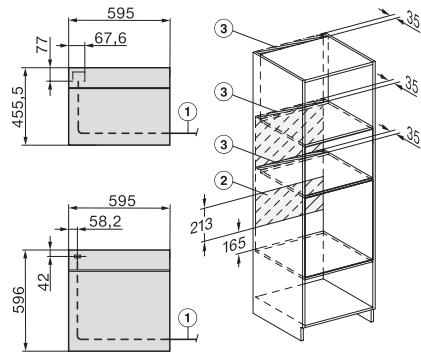

Installation H7000 XL underframe, installation drawings

H2x6x-1B/BP/E/EP/I/IP, H2850BP, H7x6xB/BP/BPX, H2x6xB, installation drawings

H7000 handle, glass, installation drawings

Installation H7000 BM XL, installation drawings

side view H7000 XL build-under, installation drawing

side view Kombi BM XL, installation drawings

H 7660 BP

Horno multifunción

Diseño fácilmente combinable con sonda térmica y BrilliantLight

Installation Kombi BM XL, installation drawings