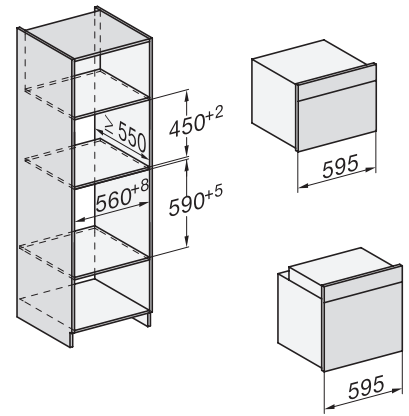

H 7464 BPX

Horno sin tirador

Diseño fácilmente combinable, con sonda térmica e iluminación LED.

installation H7000 XL, installation drawing

side view H7000 XL, installation drawings

built-in H7000 XL, installation drawing

H226x-1B/BP/E/EP/I/IP, H2x6xB/BP, H7x6xB/BP/BPX, H2x6xB, installation drawings

H226x-1B/BP/E/EP/I/IP, H2760B/BP, H28x0B/BP, H7x40BM/BMX, H7x6xB/BP/BPX, installation drawings

side view H7000 XL build-under, installation drawing