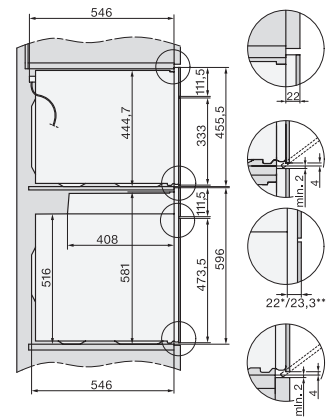

side view Kombi BM XL, installation drawings