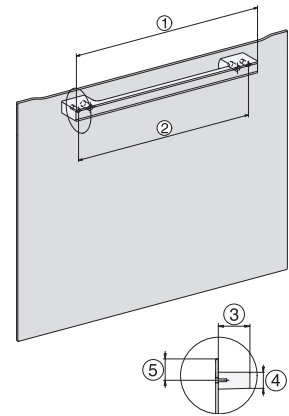

H 7464 BP

Horno multifunción

Diseño fácilmente combinable, con sonda térmica e iluminación LED.

installation H7000 XL, installation drawing

side view H7000 XL, installation drawings

built-in H7000 XL, installation drawing

Installation H7000 XL underframe, installation drawings

H2x6x-1B/BP/E/EP/I/IP, H2850BP, H7x6xB/BP/BPX, H2x6xB, installation drawings

H7000 handle, glass, installation drawings

Installation H7000 BM XL, installation drawings