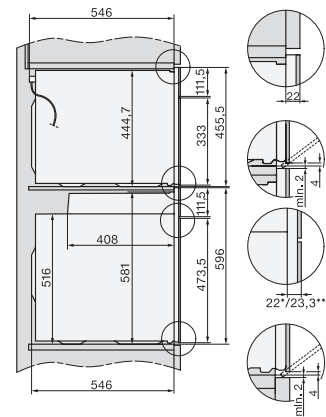

side view Kombi BM XL, installation drawings