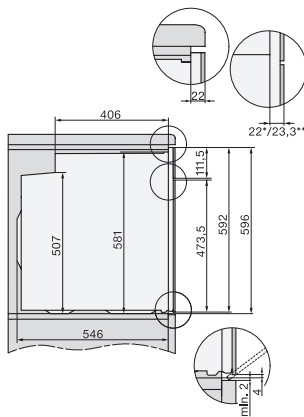

H 7464 BP

Horno multifunción

Diseño fácilmente combinable, con sonda térmica e iluminación LED.

installation H7000 XL, installation drawing

side view H7000 XL, installation drawings

built-in H7000 XL, installation drawing

Installation H7000 XL underframe, installation drawings

H2x6x-1B/BP/E/EP/I/IP, H2850BP, H7x6xB/BP/BPX, H2x6xB, installation drawings

H7000 handle, glass, installation drawings

Installation H7000 BM XL, installation drawings