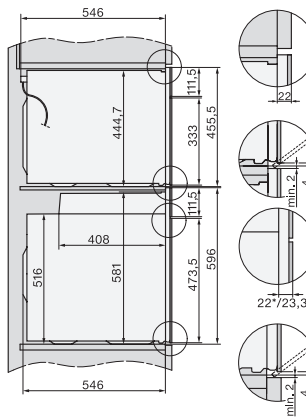

## H 7264 BP

Horno multifunción

diseño elegante , display intuitivo, conectividad y pirólisis.

installation H7000 XL, installation drawing

side view H7000 XL, installation drawings

built-in H7000 XL, installation drawing

Installation H7000 XL underframe, installation drawings

H2x6x-1B/BP/E/EP/IP, H2850BP, H7x6xB/BP/BPX, H2x6xB, installation drawings

H7000 handle, glass, installation drawings

Installation H7000 BM XL, installation drawings

side view Kombi BM XL, installation drawings

Installation Kombi BM XL, installation drawings