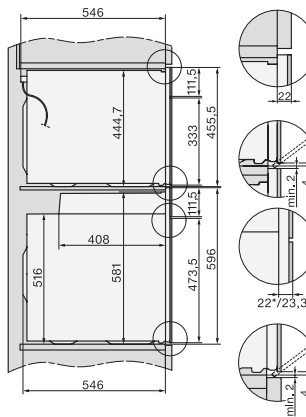

side view H7000 XL, installation drawings

built-in H7000 XL, installation drawing

Installation H7000 XL underframe, installation drawings

H2x6x-1B/BP/E/EP/IP, H2850BP, H7x6xB/BP/BPX, H2x6xB, installation drawings

H7000 handle, glass, installation drawings

Installation H7000 BM XL, installation drawings

side view Kombi BM XL, installation drawings

Installation Kombi BM XL, installation drawings