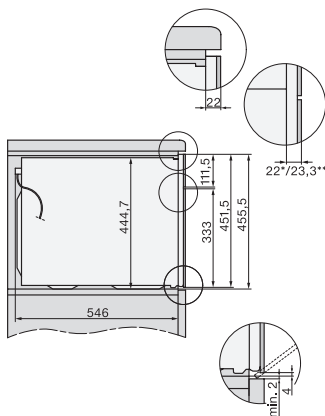

H 7840 BM

Horno compacto con microondas

Diseño fácilmente combinable, con programas Automáticos y sonda térmica.

side view H7000 BM, installation drawings

built-in H7000 BM, installation drawing

built-in H7000 BM build-under, installation drawings

installation H7000 BM, installation drawing

H7000 handle, glass, installation drawings

Installation H7000 BM XL, installation drawings

side view H7000 BM build-under, installation drawings

side view Kombi BM XL, installation drawings