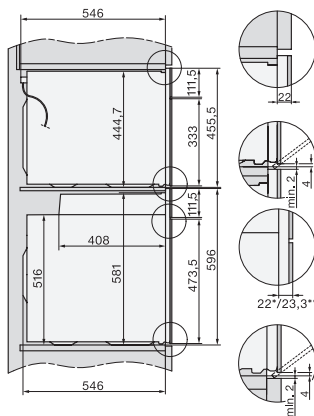

H 7840 BM

Horno compacto con microondas

Diseño fácilmente combinable, con programas Automáticos y sonda térmica.

side view H7000 BM, installation drawings

built-in H7000 BM, installation drawing

built-in H7000 BM build-under, installation drawings

installation H7000 BM, installation drawing

H7000 handle, glass, installation drawings

Installation H7000 BM XL, installation drawings

side view H7000 BM build-under, installation drawings

side view Kombi BM XL, installation drawings