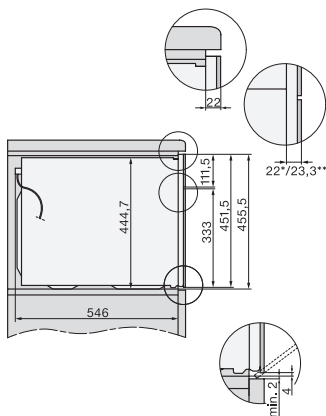

H 7840 BM

Horno compacto con microondas

Diseño fácilmente combinable, con programas Automáticos y sonda térmica.

side view H7000 BM, installation drawings

built-in H7000 BM, installation drawing

built-in H7000 BM build-under, installation drawings

installation H7000 BM, installation drawing

H7000 handle, glass, installation drawings

Installation H7000 BM XL, installation drawings

side view H7000 BM build-under, installation drawings

side view Kombi BM XL, installation drawings