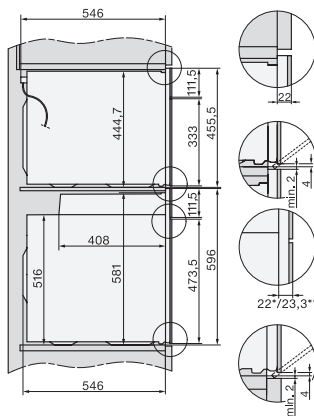

## H 7840 BM

Horno compacto con microondas

Diseño fácilmente combinable, con programas Automáticos y sonda térmica.

side view H7000 BM, installation drawings

built-in H7000 BM, installation drawing

built-in H7000 BM build-under, installation drawings

installation H7000 BM, installation drawing

H7000 handle, glass, installation drawings

Installation H7000 BM XL, installation drawings

side view H7000 BM build-under, installation drawings

side view Kombi BM XL, installation drawings