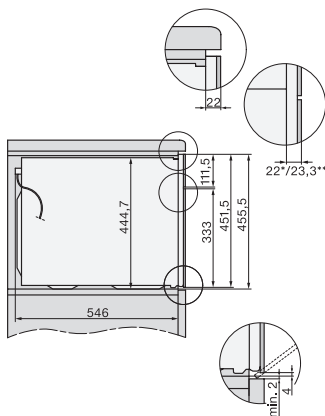

## H 7840 BM

Horno compacto con microondas

Diseño fácilmente combinable, con programas Automáticos y sonda térmica.

side view H7000 BM, installation drawings

built-in H7000 BM, installation drawing

built-in H7000 BM build-under, installation drawings

installation H7000 BM, installation drawing

H7000 handle, glass, installation drawings

Installation H7000 BM XL, installation drawings

side view H7000 BM build-under, installation drawings

side view Kombi BM XL, installation drawings