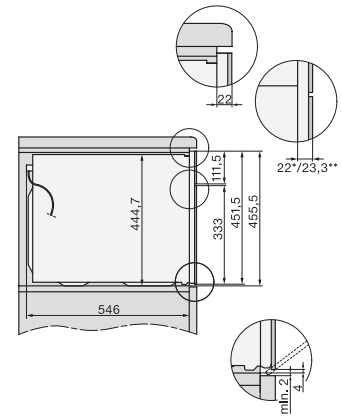

H 7440 BMX

Horno compacto con microondas sin tirador

Diseño elegante, con prog. Automáticos y funciones combinadas.

side view H7000 BM, installation drawings

built-in H7000 BM, installation drawing

built-in H7000 BM build-under, installation drawings

installation H7000 BM, installation drawing

Installation H7000 BM XL, installation drawings

side view H7000 BM build-under, installation drawings

side view Kombi BM XL, installation drawings

Installation Kombi BM XL, installation drawings