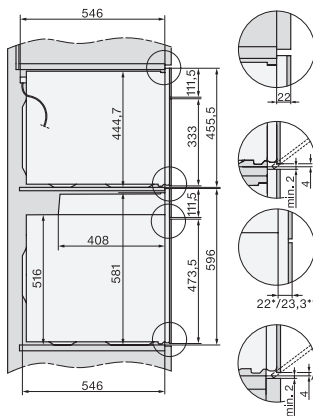

H 7440 BMX

Horno compacto con microondas sin tirador

Diseño elegante, con prog. Automáticos y funciones combinadas.

side view H7000 BM, installation drawings

built-in H7000 BM, installation drawing

built-in H7000 BM build-under, installation drawings

installation H7000 BM, installation drawing

Installation H7000 BM XL, installation drawings

side view H7000 BM build-under, installation drawings

side view Kombi BM XL, installation drawings

Installation Kombi BM XL, installation drawings