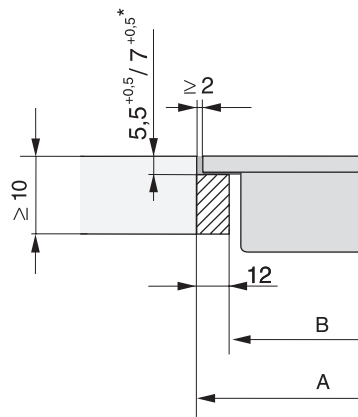

CS 7632 FL
Elemento SmartLine
con Teppan Yaki de inducción

CS7632FL, flush (installation drawing)

CS7632FL, flush (installation drawing)

CS 7000 FL (Installation drawing)

CS 7000 FL, flush (Installation drawing)

CS 7000 FL, flush (Installation drawing)