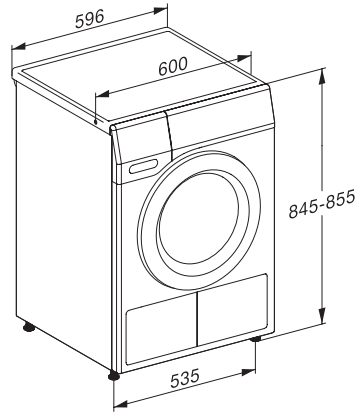

TCL690WP 125 Gala Edition
Sèche-linge pompe à chaleur T1 :
avec SteamFinish et DryCare 40, pour un soin du linge impeccable.

T1 installation drawing, slanted facia or straight facia, measures in mm

T1 drawing, slanted facia or straight facia, measures in mm

T1 drawing, slanted facia or straight facia, with porthole, measures in mm

T1 drawing, slanted facia or straight facia, measures in mm