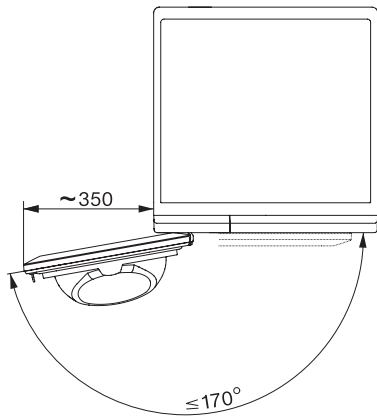

TCL690WP 125 Gala Edition
Sèche-linge pompe à chaleur T1 :
avec SteamFinish et DryCare 40, pour un soin du linge impeccable.

T1 installation drawing, slanted facia or straight facia, measures in mm

T1 drawing, slanted facia or straight facia, measures in mm

T1 drawing, slanted facia or straight facia, with porthole, measures in mm

T1 drawing, slanted facia or straight facia, measures in mm