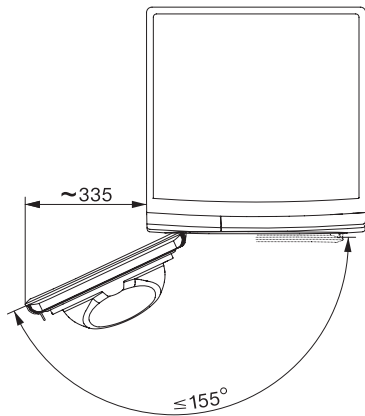

TWL680WP 125 Gala Edition
Sèche-linge pompe à chaleur T1 :
avec SteamFinish et DryCare 40, pour un soin du linge impeccable.

T1 installation drawing, facia 5 degree, measures in mm

T1 drawing, facia 5 degree, measures in mm

T1 drawing, facia 5 degree, without porthole, measures in mm

T1 drawing, facia 5 degree, measures in mm