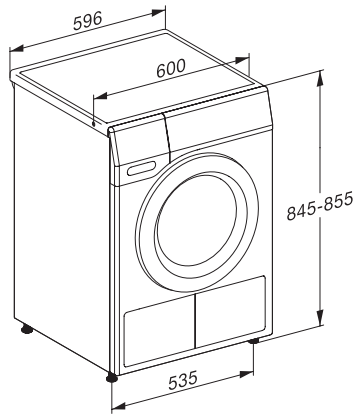

TEL695WP 125 Gala Edition
Sèche-linge pompe à chaleur T1 :
avec SteamFinish et DryCare 40, pour un soin du linge impeccable.

T1 installation drawing, slanted facia or straight facia, measures in mm

T1 drawing, slanted facia or straight facia, measures in mm

T1 drawing, slanted facia or straight facia, with porthole, measures in mm

T1 drawing, slanted facia or straight facia, measures in mm