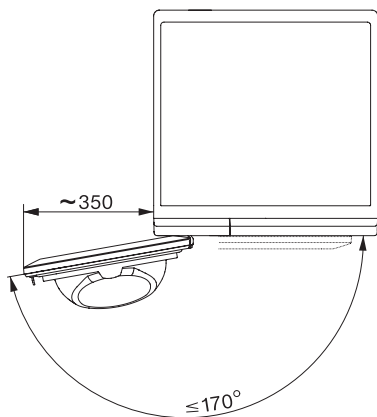

TEL695WP 125 Gala Edition
Sèche-linge pompe à chaleur T1 :
avec SteamFinish et DryCare 40, pour un soin du linge impeccable.

T1 installation drawing, slanted facia or straight facia, measures in mm

T1 drawing, slanted facia or straight facia, measures in mm

T1 drawing, slanted facia or straight facia, with porthole, measures in mm

T1 drawing, slanted facia or straight facia, measures in mm