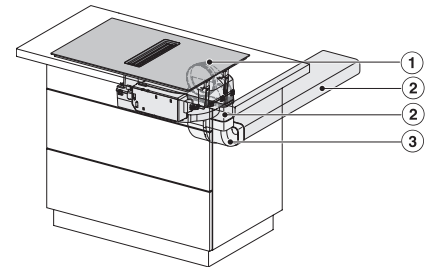

KMDA7676FL, KMDA7876FL – Side view flush+X – Installation drawing

KMDA7676FL, KMDA7876FL – Side view lying on top, Plug&Play – Installation drawing

KMDA7676FL, KMDA7876FL – Side view lying on top+X, Plug&Play – Installation drawing

KMDA7676FL, KMDA7876FL – Side view flush, Plug&Play – Installation drawing

KMDA 7876 FL-A 125 Gala Ed

Table de cuisson à induction avec hotte intégrée

et MattFinish avec deux zones de cuisson PowerFlex XL pour mode évacuation d'air

KMDA7676FL, KMDA7876FL – Side view flush-X, Plug&Play – Installation drawing

KMDA7676FL, KMDA7876FL – Installation variant 1 Basis -drawing

KMDA7676FL, KMDA7876FL – Installation variant 2 Basis – drawing