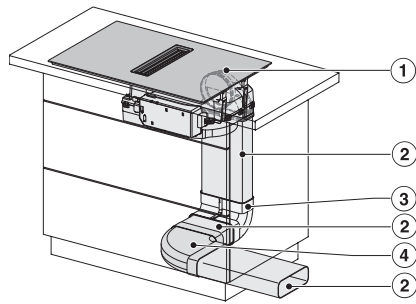

KMDA7676FL, KMDA7876FL – Side view flush+X – Installation drawing

KMDA7676FL, KMDA7876FL – Side view lying on top, Plug&Play – Installation drawing

KMDA7676FL, KMDA7876FL – Side view lying on top+X, Plug&Play – Installation drawing

KMDA7676FL, KMDA7876FL – Side view flush, Plug&Play – Installation drawing

KMDA 7876 FL-A 125 Gala Ed

Table de cuisson à induction avec hotte intégrée

et MattFinish avec deux zones de cuisson PowerFlex XL pour mode évacuation d'air

KMDA7676FL, KMDA7876FL – Side view flush-X, Plug&Play – Installation drawing

KMDA7676FL, KMDA7876FL – Installation variant 1 Basis -drawing

KMDA7676FL, KMDA7876FL – Installation variant 2 Basis – drawing