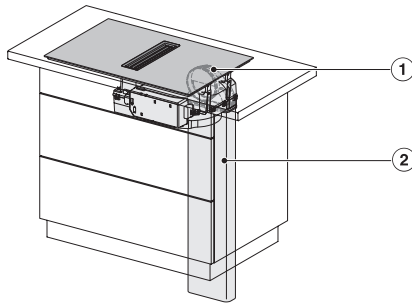

KMDA7676FL, KMDA7876FL – Side view flush+X – Installation drawing

KMDA7676FL, KMDA7876FL – Side view lying on top, Plug&Play – Installation drawing

KMDA7676FL, KMDA7876FL – Side view lying on top+X, Plug&Play – Installation drawing

KMDA7676FL, KMDA7876FL – Side view flush, Plug&Play – Installation drawing

KMDA 7876 FL-A 125 Gala Ed

Table de cuisson à induction avec hotte intégrée

et MattFinish avec deux zones de cuisson PowerFlex XL pour mode évacuation d'air

KMDA7676FL, KMDA7876FL – Side view flush-X, Plug&Play – Installation drawing

KMDA7676FL, KMDA7876FL – Installation variant 1 Basis -drawing

KMDA7676FL, KMDA7876FL – Installation variant 2 Basis – drawing