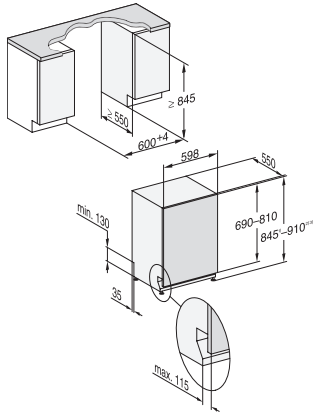

G7000, fully integrated dishwasher, XXL, 60cm (installation drawing)