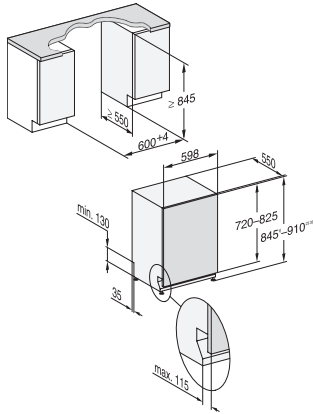

G7000, fully integrated dishwasher, XXL, 60cm (installation drawing), front fit