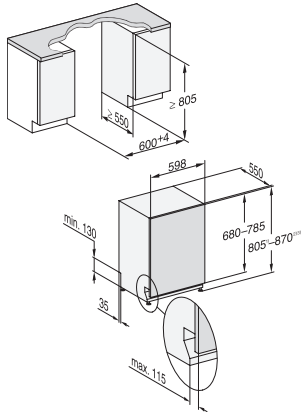

G7000, fully integrated dishwasher, 60cm (installation drawing), FrontFit