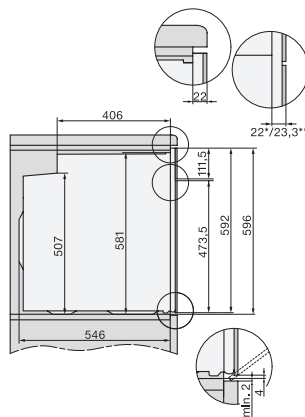

H 7464 BPX 125 Gala Ed

Four sans poignée

design facile à combiner avec thermosonde et éclairage LED.

installation H7000 XL, installation drawing

side view H7000 XL, installation drawings

built-in H7000 XL, installation drawing

H226x-1B/BP/E/EP/I/IP, H2x6xB/BP, H7x6xB/BP/BPX, installation drawings

side view H7000 XL build-under, installation drawing