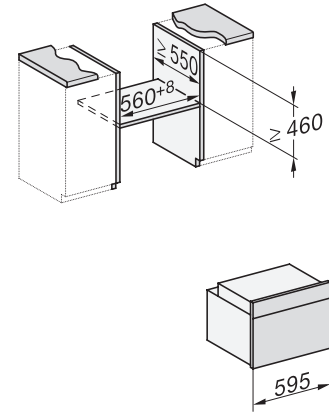

H 7440 BPX 125 Gala Ed
 Four compact sans poignée
 design facile à combiner avec éclairage LED et pyrolyse.

side view H7000 M, installation drawings

built-in H7000 M, installation drawing

built-in H7000 M build-under, installation drawing