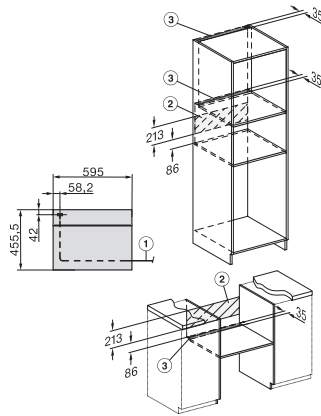

H 7440 BPX 125 Gala Ed
 Four compact sans poignée
 design facile à combiner avec éclairage LED et pyrolyse.

side view H7000 M, installation drawings

built-in H7000 M, installation drawing

built-in H7000 M build-under, installation drawing

Installation H7000 M, installation drawing

side view H7000 M build-under, installation drawings