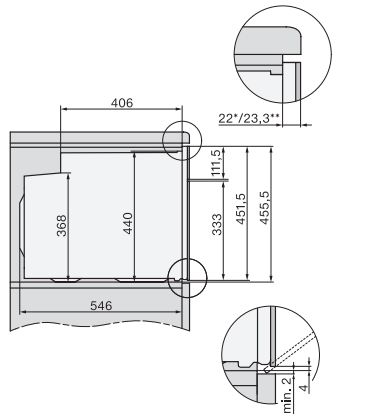

H 7440 BPX 125 Gala Ed
 Four compact sans poignée
 design facile à combiner avec éclairage LED et pyrolyse.

side view H7000 M, installation drawings

built-in H7000 M, installation drawing

built-in H7000 M build-under, installation drawing

Installation H7000 M, installation drawing

side view H7000 M build-under, installation drawings