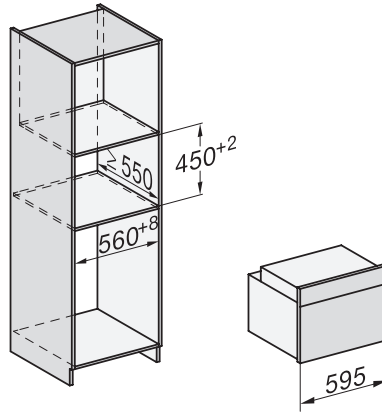

H 7440 BPX 125 Gala Ed
 Four compact sans poignée
 design facile à combiner avec éclairage LED et pyrolyse.

side view H7000 M, installation drawings

built-in H7000 M, installation drawing

built-in H7000 M build-under, installation drawing