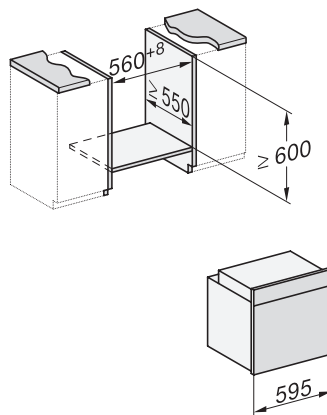

H 7365 B
 Four multifonctions
 design noir élégant avec thermosonde sans fil et PerfectClean.

installation H7000 XL, installation drawing

installation H7000 XL, installation drawing, GB, AU

side view H7000 XL, installation drawings

built-in H7000 XL, installation drawing

H226x-1B/BP/E/EP/I/IP, H2x6xB/BP, H7x6xB/BP/BPX, installation drawings

side view H7000 XL build-under, installation drawing

H7x65BP, H7145BM, H7165B, H7365B, H2756B, H2765B/BP, DGC7151, DGC7351 installation drawings