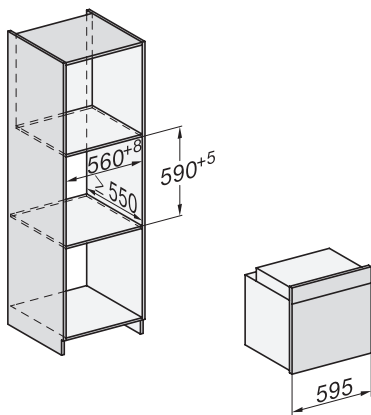

H 7365 B
 Four multifonctions
 design noir élégant avec thermosonde sans fil et PerfectClean.

installation H7000 XL, installation drawing

installation H7000 XL, installation drawing, GB, AU

side view H7000 XL, installation drawings

built-in H7000 XL, installation drawing

H226x-1B/BP/E/EP/I/IP, H2x6xB/BP, H7x6xB/BP/BPX, installation drawings

side view H7000 XL build-under, installation drawing

H7x65BP, H7145BM, H7165B, H7365B, H2756B, H2765B/BP, DGC7151, DGC7351 installation drawings