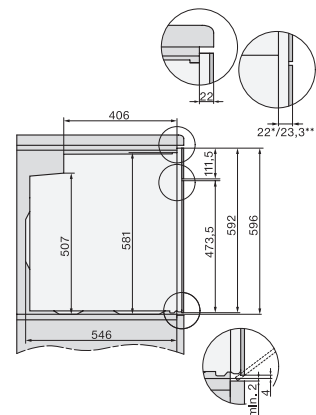

H 7365 B
 Four multifonctions
 design noir élégant avec thermosonde sans fil et PerfectClean.

installation H7000 XL, installation drawing

installation H7000 XL, installation drawing, GB, AU

side view H7000 XL, installation drawings

built-in H7000 XL, installation drawing

H226x-1B/BP/E/EP/I/IP, H2x6xB/BP, H7x6xB/BP/BPX, installation drawings

side view H7000 XL build-under, installation drawing

H7x65BP, H7145BM, H7165B, H7365B, H2756B, H2765B/BP, DGC7151, DGC7351 installation drawings