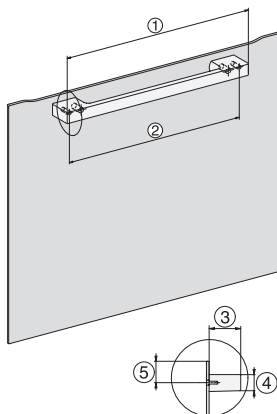

H 7365 B
 Four multifonctions
 design noir élégant avec thermosonde sans fil et PerfectClean.

installation H7000 XL, installation drawing

installation H7000 XL, installation drawing, GB, AU

side view H7000 XL, installation drawings

built-in H7000 XL, installation drawing

H226x-1B/BP/E/EP/I/IP, H2x6xB/BP, H7x6xB/BP/BPX, installation drawings

side view H7000 XL build-under, installation drawing

H7x65BP, H7145BM, H7165B, H7365B, H2756B, H2765B/BP, DGC7151, DGC7351 installation drawings