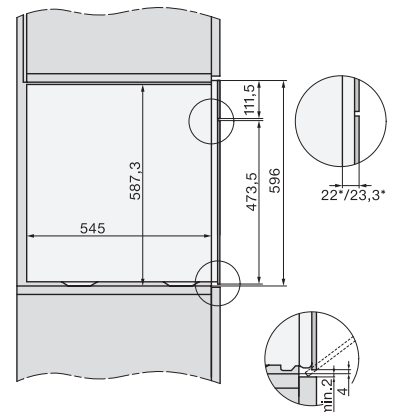

ESW7x10, EVS7010, DGC7x6xHCPro, DGC7x6xHCXPro installation drawings

built-in DGC XXL, installation drawing

DGC7x65 connections and ventilation 60cm, installation drawing

built-in DGC XXL build-under, installation drawing

screw joint DGC XXL, installation drawing

DGC7x4x swivel range of the aperture, installation drawings

side view DGC XXL, installation drawings