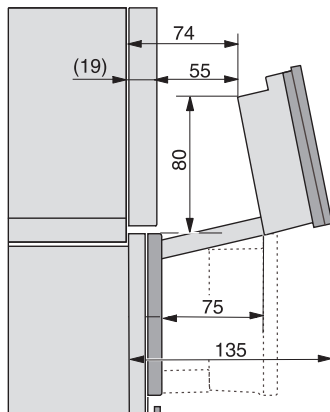

ESW7x10, EVS7010, DGC7x6xHCPro, DGC7x6xHCXPro installation drawings

built-in DGC XXL, installation drawing

DGC7x65 connections and ventilation 60cm, installation drawing

built-in DGC XXL build-under, installation drawing

screw joint DGC XXL, installation drawing

DGC7x4x swivel range of the aperture, installation drawings

side view DGC XXL, installation drawings