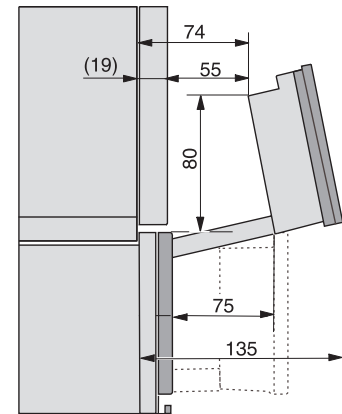

ESW7x20, DGC7x4xHCPro, DGC7x4xHCXPro installation drawings

ESW7x10, DGC7x4xHCPro, DGC7x4xHCXPro, installation drawings

built-in DG DGM DGC XL build-under, installation drawing

DGC7x4x built-in tall cabinet, installation drawing

DGC7x4x Schwenkbereich der Blende, installation drawings

screw joint DGC XL, installation drawing

DGC7x6x X with and without handle side view, installation drawings